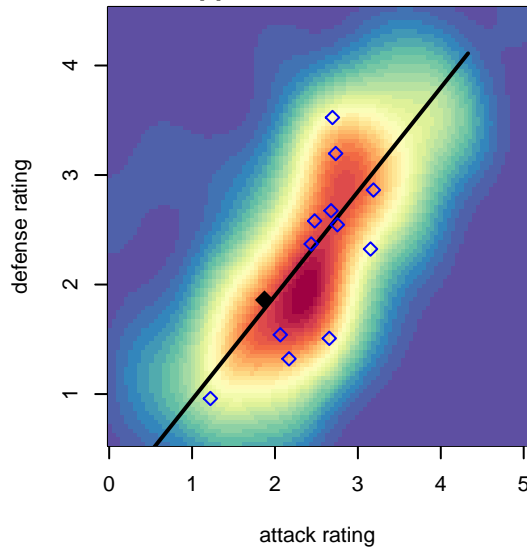

Dragons FC G02

Dragons FC
 Seattle, WA
 G02 total strength=1339
 attack=6.51 defense=6.42
 fall league = PSPL Classic 1 U16

alt names used:
 Dragons FC G02
 Dragons FC G02
 Dragons FC G02
 Dragons FC G02

Venues played:
 2017 Starfire Spring Classic GU16
 2017 Sounders FC Cup GU16 Gold
 2017 PSPL Classic 1 U16
 2017 Labor Day Cup GU16

Dragons FC G02
 Dots are actual minus expected GF (blue circles) and GA (red triangles).
 Blue line is smoothed change in attack strength. Red is smoothed change in defense strength.

**attack and defense variance (black dot)
relative to other teams
and top 10 in region**

**attack and defense rating
relative to others at age
and all opponents in last 13 months**

Performance relative to 13 month average