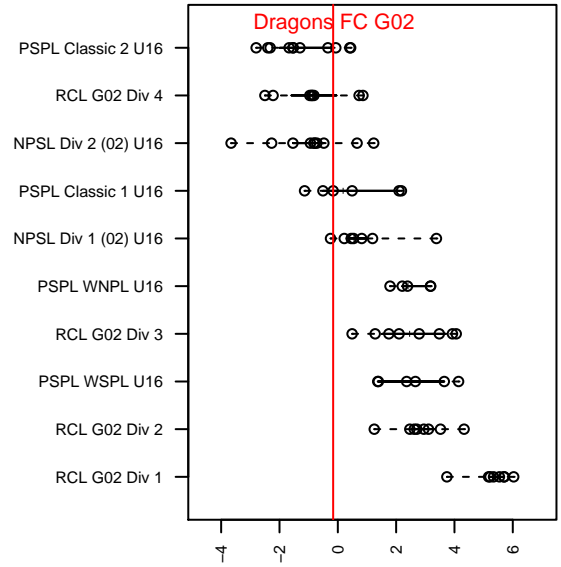

Dragons FC G02

Dragons FC
 Seattle, WA
 G02 total strength=1339
 attack=6.51 defense=6.42
 fall league = PSPL Classic 1 U16

alt names used:
 Dragons FC G02
 Dragons FC G02
 Dragons FC G02
 Dragons FC G02

Venues played:
 2017 Starfire Spring Classic GU16
 2017 Sounders FC Cup GU16 Gold
 2017 PSPL Classic 1 U16
 2017 Labor Day Cup GU16

Dragons FC G02
 Dots are actual minus expected GF (blue circles) and GA (red triangles).
 Blue line is smoothed change in attack strength. Red is smoothed change in defense strength.

**attack and defense variance (black dot)
relative to other teams
and top 10 in region**

**attack and defense rating
relative to others at age
and all opponents in last 13 months**

Performance relative to 13 month average