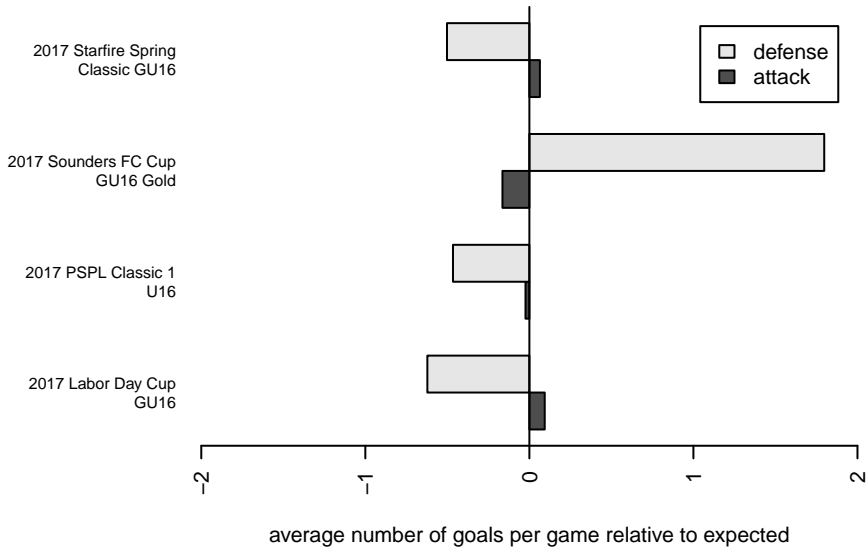

Dragons FC G02

Dragons FC
 Seattle, WA
 G02 total strength=1339
 attack=6.51 defense=6.42
 fall league = PSPL Classic 1 U16

alt names used:
 Dragons FC G02
 Dragons FC G02
 Dragons FC G02
 Dragons FC G02

Venues played:
 2017 Starfire Spring Classic GU16
 2017 Sounders FC Cup GU16 Gold
 2017 PSPL Classic 1 U16
 2017 Labor Day Cup GU16

Dragons FC G02
 Dots are actual minus expected GF (blue circles) and GA (red triangles).
 Blue line is smoothed change in attack strength. Red is smoothed change in defense strength.

**attack and defense variance (black dot)
relative to other teams
and top 10 in region**

**attack and defense rating
relative to others at age
and all opponents in last 13 months**

Performance relative to 13 month average