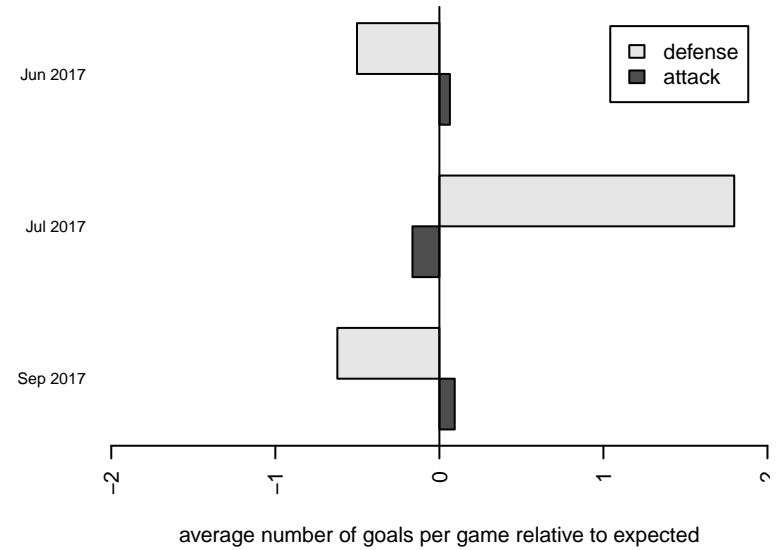

Performance relative to 13 month average